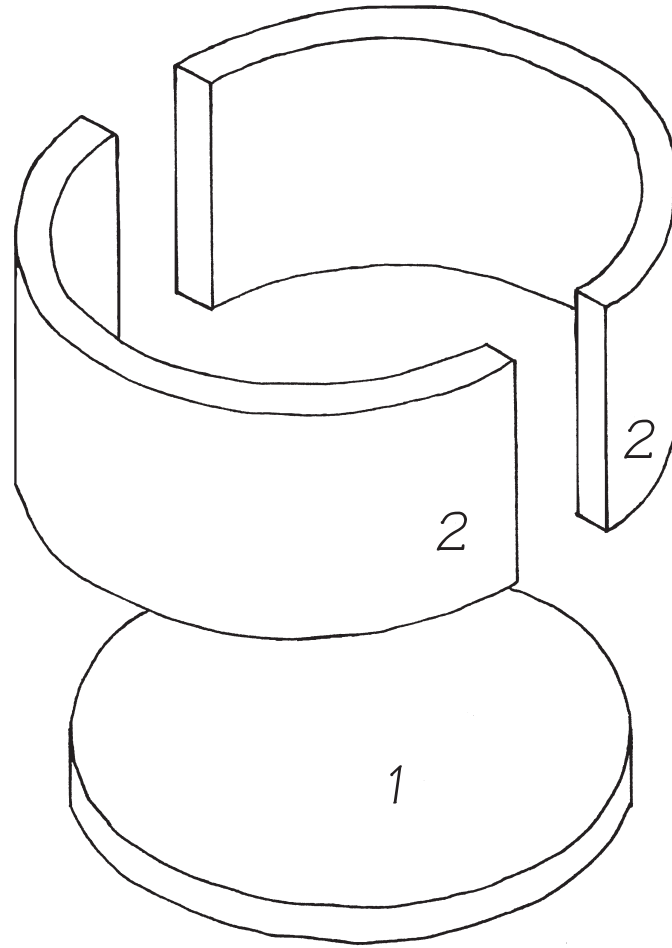

Stone Age Outdoor Fireplaces

Tall Round Firepit Construction

Dimensions:

22" Tall- 36" I.D. 42" O.D.

Weight is Approx. 600lbs.

* *Firepit does not need Firebrick*

* *Firepit can burn wood or gas*

Leave weep holes at inside floor level for water drainage